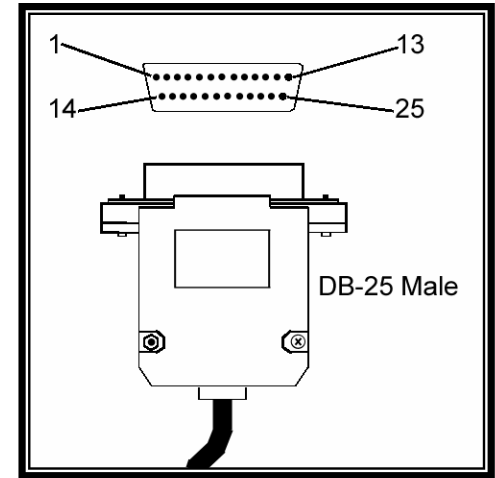

Atron Systems, Inc.

PC-100 to Sanyo 25 Pin Interface Cable

<http://www.atronsystems.com/techs.htm>

12-26-2001

600-00B01-02003M